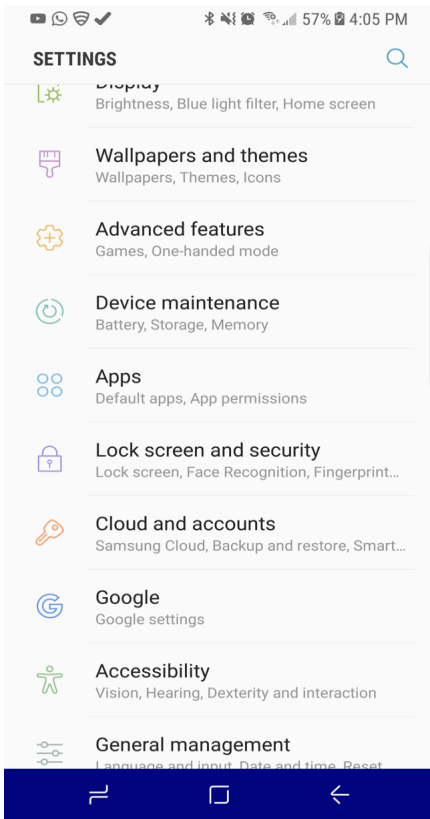

* The icons and paths below may change depending on the phone and Android version
*

Permissions

Step 1: Open Settings

Step 2: Select Apps

Step 3: Select **Breezing** from the list and then select **Permissions**

Step 4: Check if all permissions are enabled

Step 5: If not, enable all permissions and check the share options

Default Language Settings

Step 1: Open Settings > General Management

Step 2: Go to Language and Input