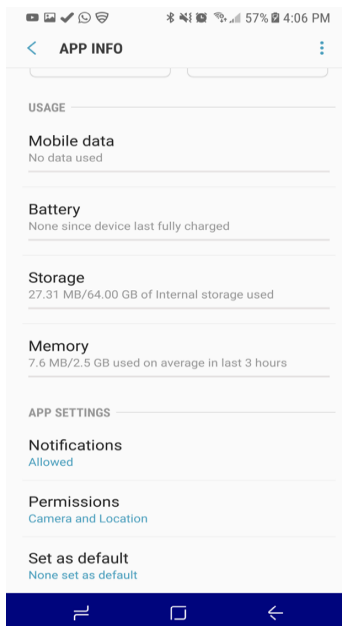

* The icons and paths below may change depending on the phone and Android version
*

Permissions

Step 1: Open Settings

Step 2: Select Apps

Step 3: Select **Breezing** from the list and then select **Permissions**