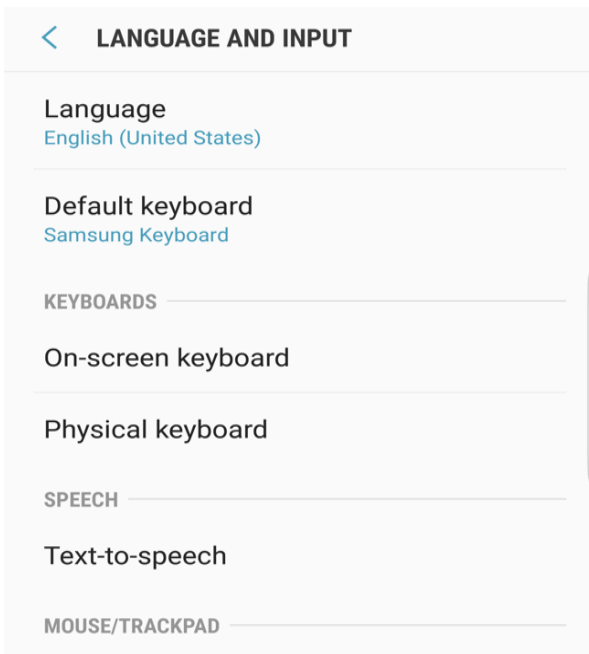

* The icons and paths below may change depending on the phone and Android version
*

Permissions

Step 1: Open Settings

Step 2: Select Apps

Step 3: Select **Breezing** from the list and then select **Permissions**

Step 4: Check if all permissions are enabled

Step 5: If not, enable all permissions and check the share options

Default Language Settings

Step 1: Open Settings > General Management

Step 2: Go to Language and Input

Step 3: Select Language

Step 4: Select English as default language. Remove other languages