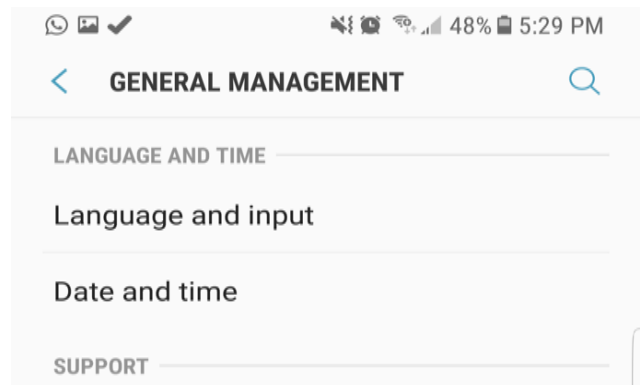

* The icons and paths below may change depending on the phone and Android version
*

Permissions

Step 1: Open Settings

Step 2: Select Apps

Step 3: Select **Breezing** from the list and then select **Permissions**

Step 4: Check if all permissions are enabled

Step 5: If not, enable all permissions and check the share options

Default Language Settings

Step 1: Open Settings > General Management

Step 2: Go to Language and Input

Step 3: Select Language

Step 4: Select English as default language. Remove other languages