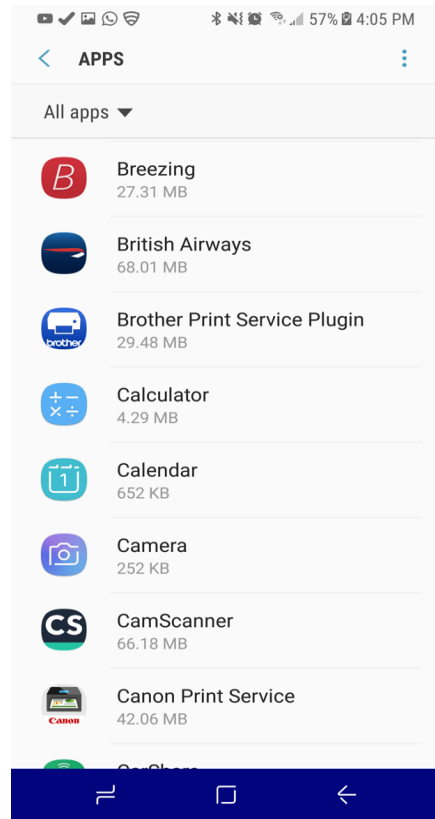

* The icons and paths below may change depending on the phone and Android version
*

Permissions

Step 1: Open Settings

Step 2: Select Apps

Step 3: Select **Breezing** from the list and then select **Permissions**