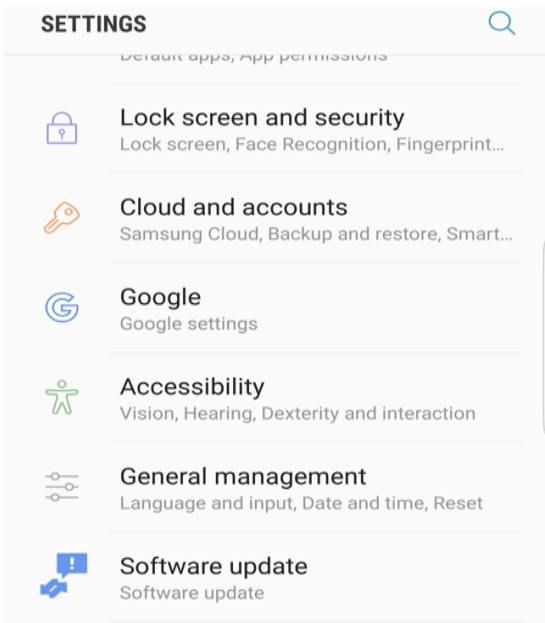

* The icons and paths below may change depending on the phone and Android version
*

Permissions

Step 1: Open Settings

Step 2: Select Apps

Step 3: Select **Breezing** from the list and then select **Permissions**

Step 4: Check if all permissions are enabled

Step 5: If not, enable all permissions and check the share options

Default Language Settings

Step 1: Open Settings > General Management

Step 2: Go to Language and Input

Step 3: Select Language

Step 4: Select English as default language. Remove other languages